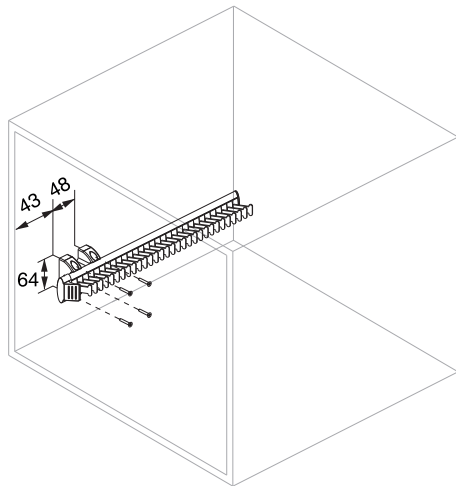

Montaje corbatero Keeper
 Montaggio porta cravatte Keeper
 Installation for Keeper tie rack

Cod. 7913862

Montaje cinturero Keeper
 Montaggio porta cinture Keeper
 Installation for Keeper belt rack

Cod. 7913962